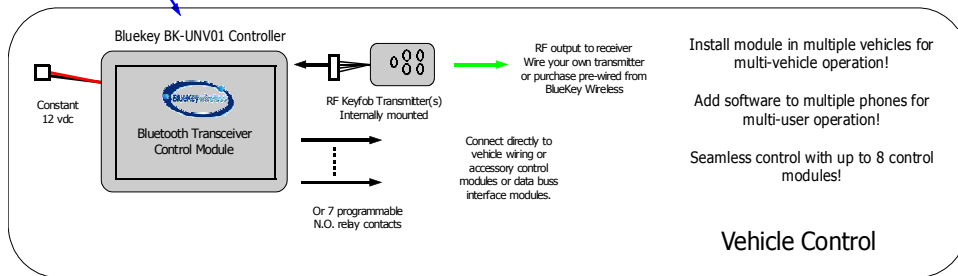

Bluekey™ Universal Bluetooth Control System

Remote Control with your Cell phone!

Control X10, Insteon™ and includes relays for custom designs

User Onscreen Menu
(Varies depending on device screen size)

Features

- Serial TTL port for Insteon® 2412S PowerLinc Modem
- Includes onboard relays
- Up to 300 ft. transceiver range
- Completely configurable with simple onscreen menu
- Hundreds of commands possible with sub menus
- Does NOT require Network connection
- System can use up to 8 Control Modules

Applications

- Garage Door & Gate Operation
- Home Lighting, Security & Entertainment
- Home Automation Interface
- Home Theater Control
- Multi-Vehicle, Multi-Home Operation
- Stand Alone or Secondary system controller
- Vehicle Keyless Entry & Alarm Functions
- Vehicle Remote Start & Audio & Video System Control
- Integrate Sunroof, Doors & Window Controls