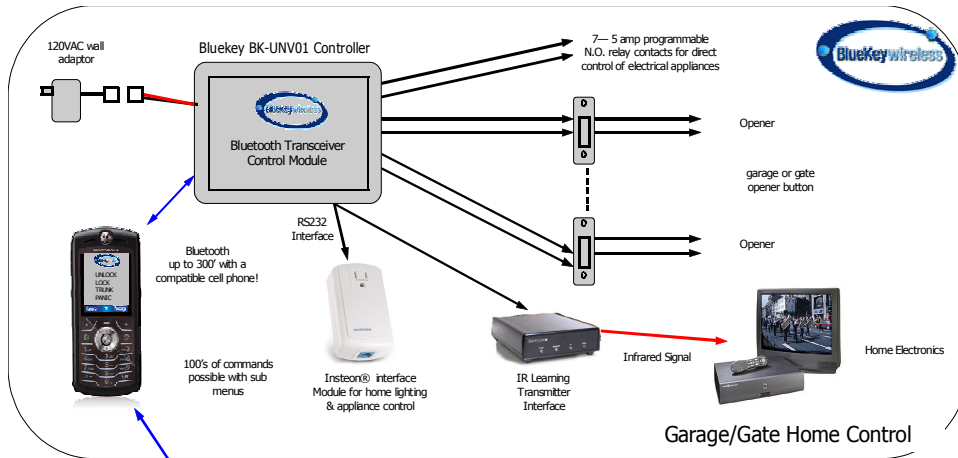

Bluekey™ Universal Bluetooth Control System

Remote Control with your Cell phone!

Control X10, Insteon™ and includes relays for custom designs

User Onscreen Menu
(Varies depending on device screen size)

Features

- Serial TTL port for Insteon® 2412S PowerLinc Modem
- Includes onboard relays
- Up to 300 ft. transceiver range
- Completely configurable with simple onscreen menu
- Hundreds of commands possible with sub menus
- Does NOT require Network connection
- System can use up to 8 Control Modules

Applications

- Garage Door & Gate Operation
- Home Lighting, Security & Entertainment
- Home Automation Interface
- Home Theater Control
- Multi-Vehicle, Multi-Home Operation
- Stand Alone or Secondary system controller
- Vehicle Keyless Entry & Alarm Functions
- Vehicle Remote Start & Audio & Video System Control
- Integrate Sunroof, Doors & Window Controls

BlueKey Control Module

*Mobile Device must be compatible with these requirements:
Java MIDP 2.0,
and Bluetooth JSR-82

BlueKey Wireless Systems Inc.
Oakland Park, FL
www.BluekeyWireless.com